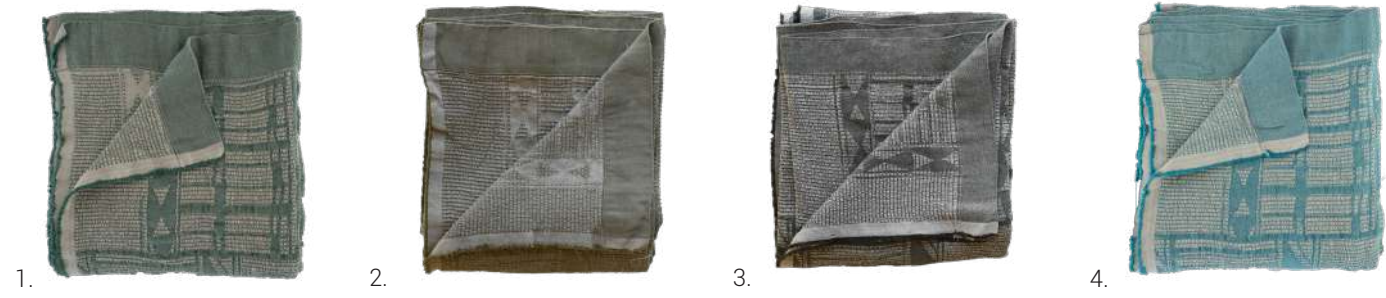

Bed Throws

Bogolan Collection

COTTON/ LINEN

Finish: with a 12cm linen border on both ends and selvage on both sides. Pre-shrunk.

All prices incl VAT

1. Forest Green/ Natural: AJFI-012489. 130 X 260CM / 51" X 102"	R4680
2. Bush Green /Natural: AJFI-012893. 130 X 260CM / 51" X 102"	R4680
3. Bark / Natural: AJFI-013137. 130 X 260CM / 51" X 102"	R4680
4. Teal / Natural: AJFI-008056. 130 X 260CM / 51" X 102"	R4680

* Sizes might vary with colour

* Custom size bedspreads available on request