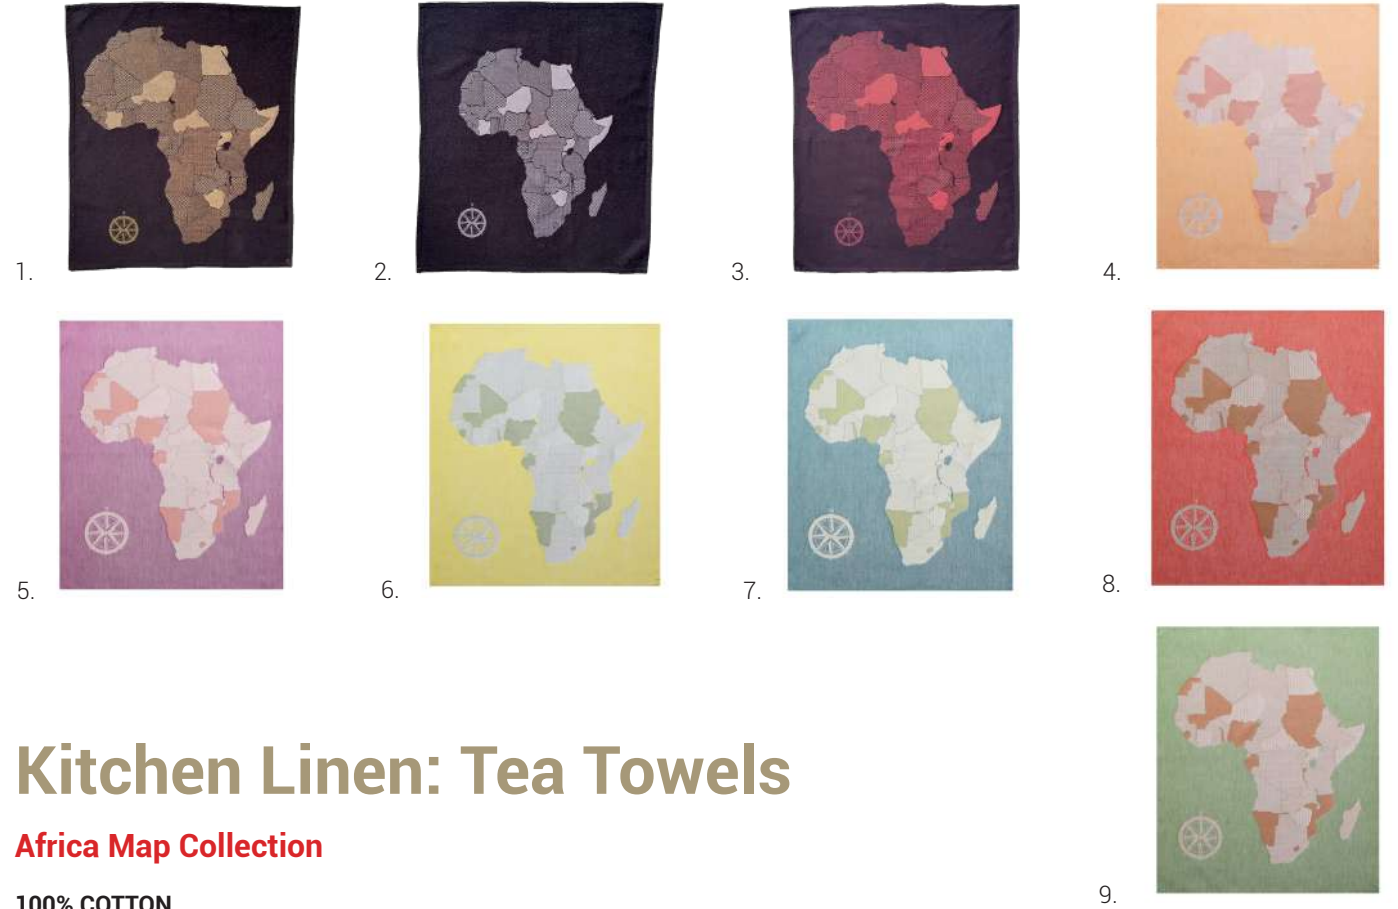

Inspired by the Provincial Pays Basque stripes and woven with an ethnic pattern, giving a new touch to a classic damask design.

Classic Collection

100% COTTON

Finish: 2cm simple hem

All prices incl VAT

1. Navy Blue / White: AJFI-007101. 48 X 65CM / 19" X 26"

* (One with solid stripe & one with waffle stripe).

Kitchen Linen: Tea Towels

Africa Map Collection

100% COTTON

Finish: 2cm simple hem.

All prices incl VAT

- | | |
|---|------|
| 1. Gold/ Black: AJFI-013520. 62 X 74CM / 24" X 30" | R370 |
| 2. Silver/ Black: AJFI-013521. 62 X 74CM / 24" X 30" | R370 |
| 3. Copper/ Black: AJFI-013522. 62 X 74CM / 24" X 30" | R370 |
| 4. Pale Orange/ Lilac: AJFI-014282. 62 X 74CM / 24" X 30" | R370 |
| 5. Lilac/ Pale Orange: AJFI-014283. 62 X 74CM / 24" X 30" | R370 |
| 6. Yellow/ Teal: AJFI-014284. 62 X 74CM / 24" X 30" | R370 |
| 7. Teal/ Yellow: AJFI-014285. 62 X 74CM / 24" X 30" | R370 |
| 8. Clementine/ Garden Green: AJFI-014286. 62 X 74CM / 24" X 30" | R370 |
| 9. Garden Green/ Clementine: AJFI-014287. 62 X 74CM / 24" X 30" | R370 |