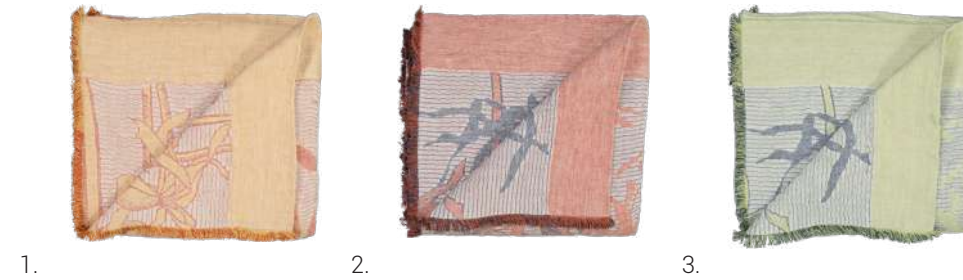

Throws & Bedspreads

Inspired by the enchanting kelp forests of Cape Town, our Kelp Forest Collection captures the ocean's dynamic beauty.

Kelp Forest Collection

COTTON/ LINEN

Finish: 9cm cotton/ linen borders with a fringe on both sides. Super King 9cm cotton/ linen borders with selvage on both sides. Pre-shrunk.

All prices inc VAT

1. Amber Bedspread Double: AJFI-015611. 220 X 255 CM / 87" X 100"	R7300
2. Coral Bedspread Double: AJFI-015610. 220 X 255 CM / 87" X 100"	R7300
3. Seagrass Bedspread Double: AJFI-015612. 220 X 255 CM / 87" X 100"	R7300

All prices inc VAT

1. Amber Bedspread Queen: AJFI-015881. 240 X 255 CM / 95" X 100"	R7810
2. Coral Bedspread Queen: AJFI-015880. 240 X 255 CM / 95" X 100"	R7810
3. Seagrass Bedspread Queen: AJFI-015882. 240 X 255 CM / 95" X 100"	R7810

All prices inc VAT

1. Amber Bedspread King: AJFI-015884. 260 X 255 CM / 102" X 100"	R9040
2. Coral Bedspread King: AJFI-015883. 260 X 255 CM / 102" X 100"	R9040
3. Seagrass Bedspread King: AJFI-015885. 260 X 255 CM / 102" X 100"	R9040

All prices inc VAT

1. Amber Bedspread Super King: AJFI-015887. 300 X 240 CM / 118" X 95"	R9580
2. Coral Bedspread Super King: AJFI-015886. 300 X 240 CM / 118" X 95"	R9580
3. Seagrass Bedspread Super King: AJFI-015888. 300 X 240 CM / 118" X 95"	R9580