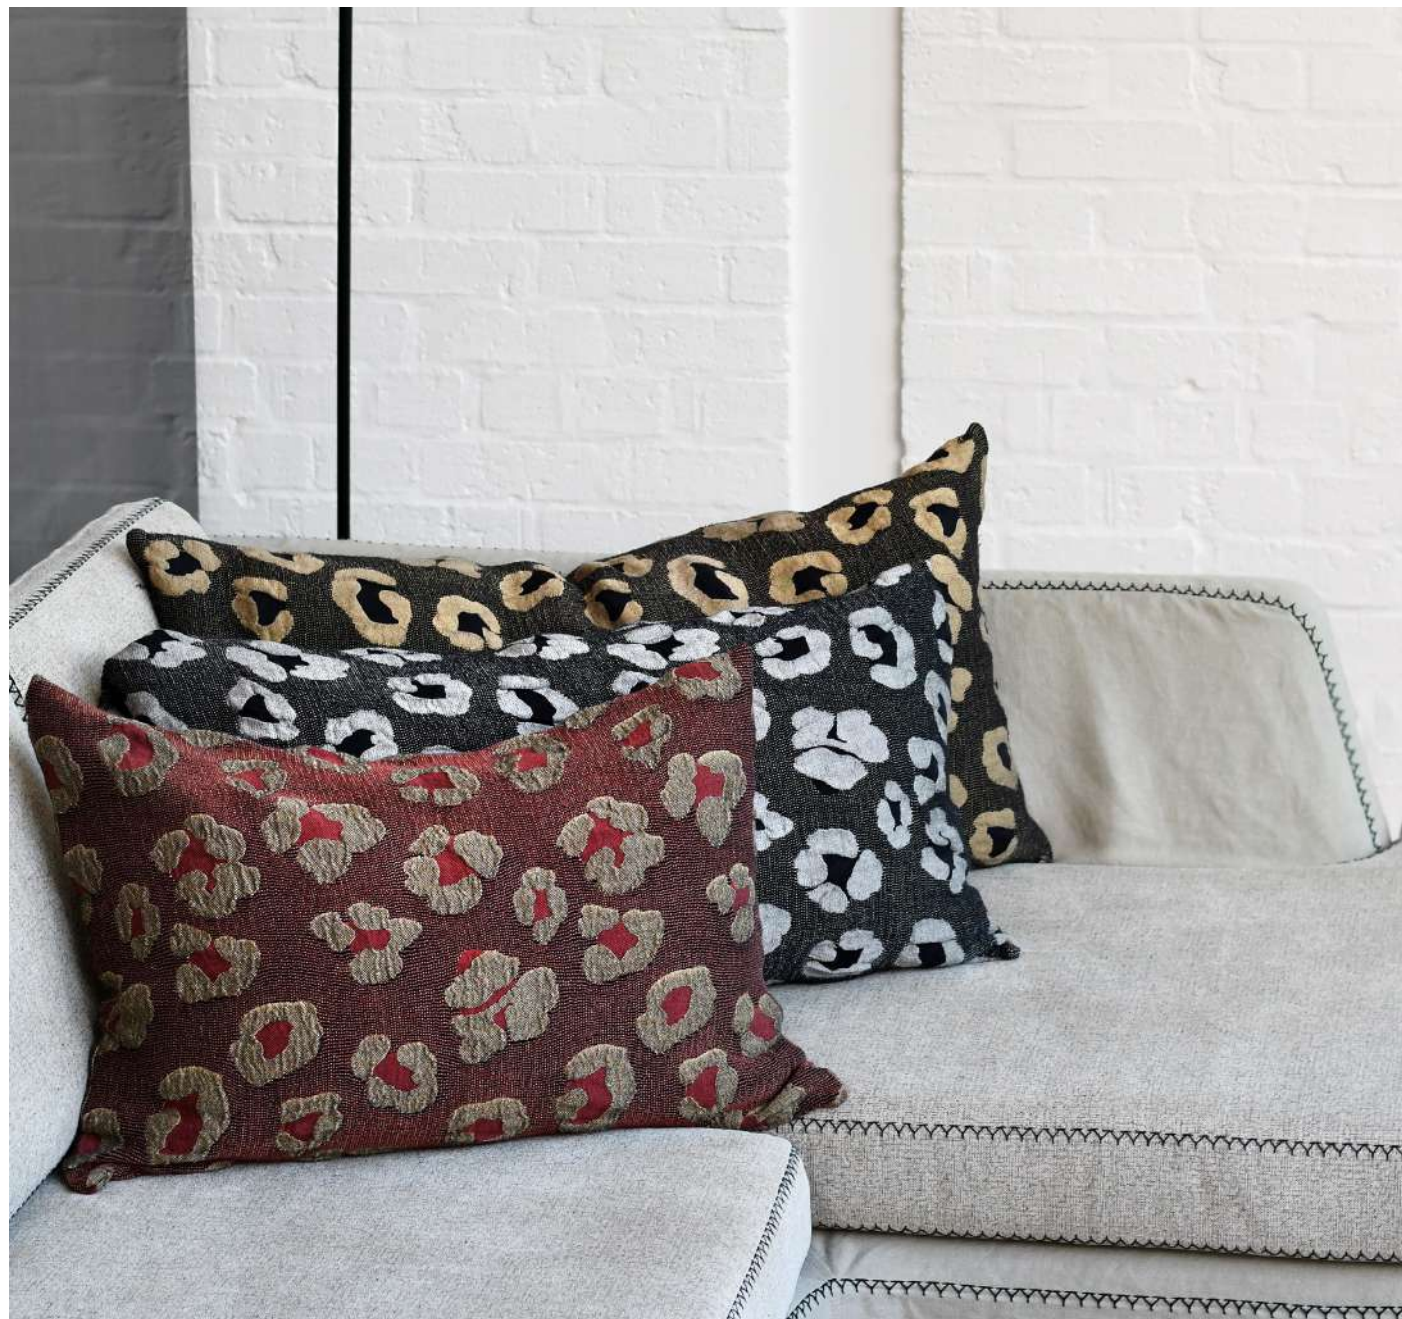

* The cushion cover is made to fit the inner.

1.

2.

3.

4.

Cushion Covers

Metallic Leopard Cushion Covers

LINEN / COTTON

Finish: Invisible zip. Pre-shrunk.

All prices incl VAT

1. Leopard Silver / Black: AJFI-012543. 45 X 70 CM / 18" X 28"	R1025
2. Leopard Gold/ Black: AJFI-012542. 45 X 70 CM / 18" X 28"	R1025
3. Leopard Silver/ Black: AJFI-013815. 50 X 50 CM / 20" X 20"	R760
4. Leopard Gold/ Black: AJFI-013814. 50 X 50 CM / 20" X 20"	R760

* 50 x 90 cm made on request