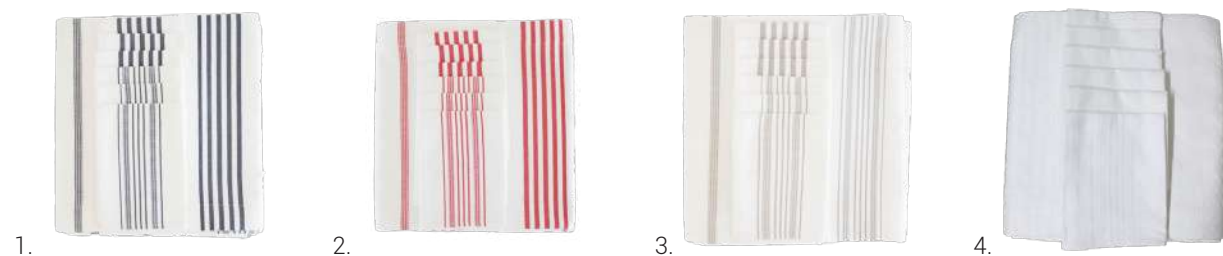

R460 Set of four

R460 Set of four

R460 Set of four

R460 Set of four

* (Four different patterns as per tablecloth).

Table Linen: Tablecloths

Inspired by the Provincial Pays Basque stripes and woven with an ethnic pattern, giving a new touch to a classic damask design.