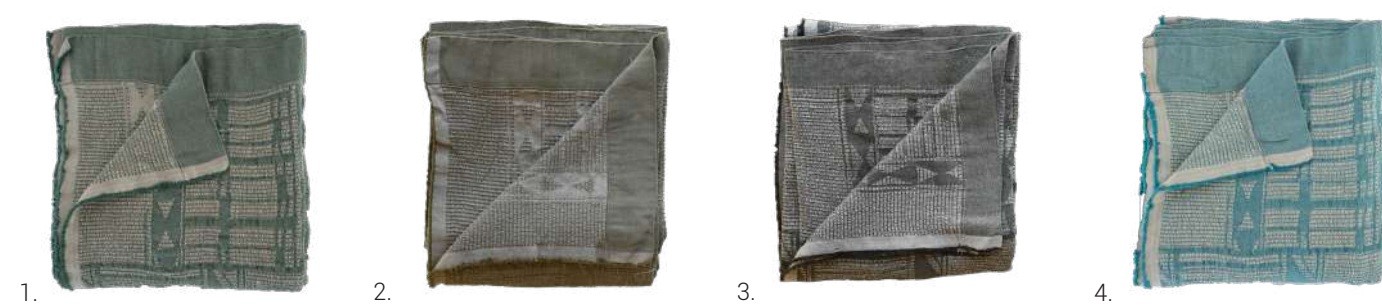

Bed Throws

Bogolan Collection

100% LINEN

Finish: with a 12cm linen border on both ends and selvage on both sides. Pre-shrunk.

All prices ex VAT

- 1. Anthracite/ Charcoal: AJFI-010263. 135 X 270CM / 53" X 106" **R2485**
- 2. Black/ Charcoal: AJFI-009769. 135 X 270CM / 53" X 106" **R2485**
- 3. Rust/ Charcoal: AJFI-009770. 135 X 270CM / 53" X 106" **R2485**
- 4. Charcoal / Natural: AJFI-007522. 135 X 270CM / 53" X 106" **R2300**
- 5. Indigo / Natural: AJFI- 007523. 135 X 270CM / 53" X 106" **R2300**
- 6. Yellow / White: AJFI-011909. 135 X 270CM / 53" X 106" **R2300**
- 7. Celadon / Natural: AJFI-007524. 135 X 270CM / 53" X 106" **R2300**
- 8. Natural Sand: AJFI-007525. 135 X 270CM / 53" X 106" **R2300**
- 9. White Sand: AJFI-011674. 135 X 270CM / 53" X 106" **R2300**
- 10. Pearl / White: AJFI-011815. 135 X 270CM / 53" X 106" **R2300**

* Custom size bedspreads available on request

* Sizes might vary with colour

* Custom size bedspreads available on request

Bed Throws

Bogolan Collection

COTTON/ LINEN

Finish: with a 12cm linen border on both ends and selvage on both sides. Pre-shrunk.