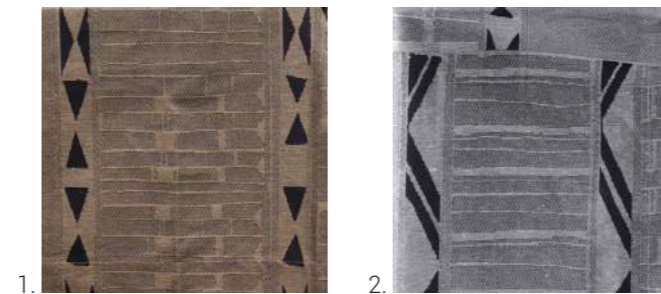

* (One with solid stripe & one with waffle stripe).

Kitchen Linen: Tea Towels

Africa Map Collection

100% COTTON

Finish: 2cm simple hem.

All prices incl VAT

- | | |
|---|------|
| 1. Gold/ Black: AJFI-013520. 62 X 74CM / 24" X 30" | R370 |
| 2. Silver/ Black: AJFI-013521. 62 X 74CM / 24" X 30" | R370 |
| 3. Copper/ Black: AJFI-013522. 62 X 74CM / 24" X 30" | R370 |
| 4. Pale Orange/ Lilac: AJFI-014282. 62 X 74CM / 24" X 30" | R370 |
| 5. Lilac/ Pale Orange: AJFI-014283. 62 X 74CM / 24" X 30" | R370 |
| 6. Yellow/ Teal: AJFI-014284. 62 X 74CM / 24" X 30" | R370 |
| 7. Teal/ Yellow: AJFI-014285. 62 X 74CM / 24" X 30" | R370 |
| 8. Clementine/ Garden Green: AJFI-014286. 62 X 74CM / 24" X 30" | R370 |
| 9. Garden Green/ Clementine: AJFI-014287. 62 X 74CM / 24" X 30" | R370 |