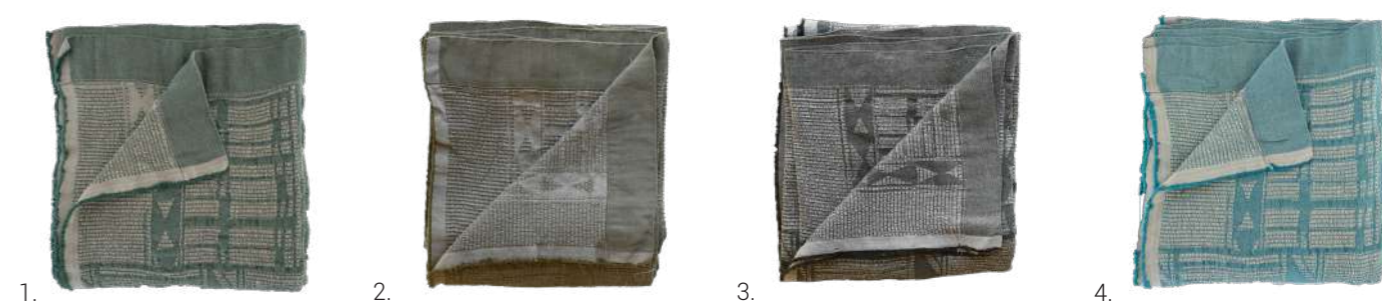

Bed Throws

Bogolan Collection

100% LINEN

Finish: with a 12cm linen border on both ends and selvage on both sides. Pre-shrunk.

All prices incl VAT

- | | |
|---|--------------|
| 1. Anthracite/ Charcoal: AJFI-010263. 135 X 270CM / 53" X 106" | R5715 |
| 2. Black/ Charcoal: AJFI-009769. 135 X 270CM / 53" X 106" | R5715 |
| 3. Rust/ Charcoal: AJFI-009770. 135 X 270CM / 53" X 106" | R5715 |
| 4. Charcoal / Natural: AJFI-007522. 135 X 270CM / 53" X 106" | R5290 |
| 5. Indigo / Natural: AJFI- 007523. 135 X 270CM / 53" X 106" | R5290 |
| 6. Yellow / White: AJFI-011909. 135 X 270CM / 53" X 106" | R5290 |
| 7. Celadon / Natural: AJFI-007524. 135 X 270CM / 53" X 106" | R5290 |
| 8. Natural Sand: AJFI-007525. 135 X 270CM / 53" X 106" | R5290 |
| 9. White Sand: AJFI-011674. 135 X 270CM / 53" X 106" | R5290 |
| 10. Pearl / White: AJFI-011815. 135 X 270CM / 53" X 106" | R5290 |

* Custom size bedspreads available on request

* Sizes might vary with colour

* Custom size bedspreads available on request

Bed Throws

Bogolan Collection

COTTON/ LINEN

Finish: with a 12cm linen border on both ends and selvage on both sides. Pre-shrunk.