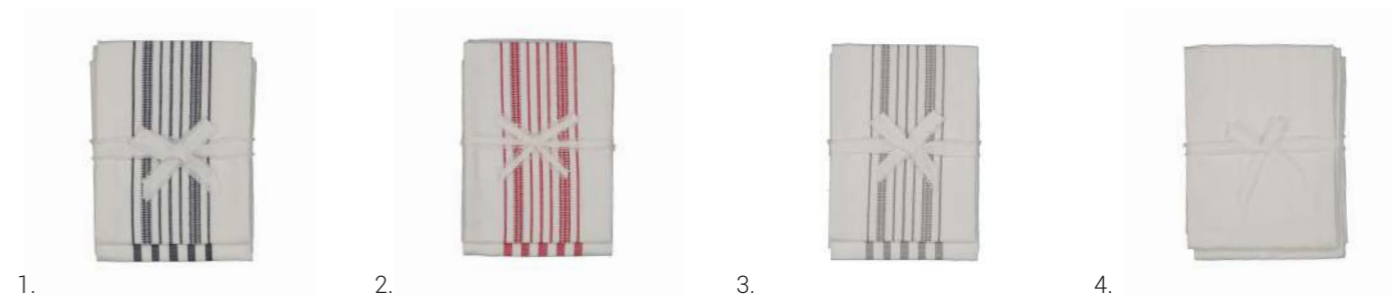

Table Linen: Napkins

Classic Collection

100% COTTON

Finish: Simple hem.

All prices ex VAT

1. Navy Blue / White: AJFI-007827. 46 X 50CM / 18" X 20"	$24 Set of four
2. Red / White: AJFI-007828. 46 X 50CM / 18" X 20"	$24 Set of four
3. Taupe / White: AJFI-007829. 46 X 50CM / 18" X 20"	$24 Set of four
4. White / White: AJFI-012271. 46 X 50CM / 18" X 20"	$24 Set of four

* (Two with solid stripes & two with waffle stripes).