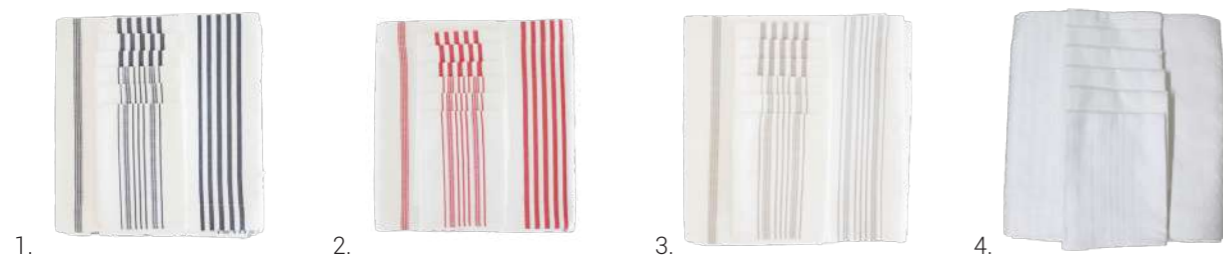

Table Linen: Tablecloths

Inspired by the Provincial Pays Basque stripes and woven with an ethnic pattern, giving a new touch to a classic damask design.

Classic Collection

100% COTTON

Finish: 5cm / 2" hem with mitered corner.

All prices ex VAT

1. Navy / White

4 Seater: AJFI-012513. 150 X 150CM / 59" X 59"	$66
6 Seater: AJFI-012514. 165 X 205CM / 65" X 81"	$78
8 Seater: AJFI-012515. 165 X 260CM / 65" X 102"	$90
10 Seater: AJFI-012476. 165 X 315CM / 65" X 124"	$109
12 Seater: AJFI-012516. 165 X 360CM / 65" X 142"	$128
14 Seater: AJFI-012517. 165 X 425CM / 65" X 167"	$145
16 Seater: AJFI-012518. 165 X 480CM / 65" X 189"	$165
18 Seater: AJFI-012519. 165 X 535CM / 65" X 211"	$182
20 Seater: AJFI-012520. 165 X 590CM / 65" X 232"	$198

All prices ex VAT

2. Red / White

4 Seater: AJFI-012282. 150 X 150CM / 59" X 59"	$66
6 Seater: AJFI-012324. 165 X 205CM / 65" X 81"	$78
8 Seater: AJFI-012400. 165 X 260CM / 65" X 102"	$90
10 Seater: AJFI-012492. 165 X 315CM / 65" X 124"	$109
12 Seater: AJFI-012521. 165 X 360CM / 65" X 142"	$128
14 Seater: AJFI-012522. 165 X 425CM / 65" X 167"	$145
16 Seater: AJFI-012523. 165 X 480CM / 65" X 189"	$165
18 Seater: AJFI-012524. 165 X 535CM / 65" X 211"	$182
20 Seater: AJFI-012525. 165 X 590CM / 65" X 232"	$198

All prices ex VAT

3. Taupe / White

4 Seater: AJFI-010189. 150 X 150CM / 59" X 59"	$66
6 Seater: AJFI-010190. 165 X 205CM / 65" X 81"	$78
8 Seater: AJFI-010191. 165 X 260CM / 65" X 102"	$90
10 Seater: AJFI-012493. 165 X 315CM / 65" X 124"	$109
12 Seater: AJFI-010192. 165 X 360CM / 65" X 142"	$128
14 Seater: AJFI-010299. 165 X 425CM / 65" X 167"	$145
16 Seater: AJFI-010986. 165 X 480CM / 65" X 189"	$165
18 Seater: AJFI-011071. 165 X 535CM / 65" X 211"	$182
20 Seater: AJFI-010062. 165 X 590CM / 65" X 232"	$198

All prices ex VAT

4. White / White

4 Seater: AJFI-013086. 150 X 150CM / 59" X 59"	$66
6 Seater: AJFI-013087. 165 X 205CM / 65" X 81"	$78
8 Seater: AJFI-013088. 165 X 260CM / 65" X 102"	$90
10 Seater: AJFI-012955. 165 X 315CM / 65" X 124"	$109
12 Seater: AJFI-013089. 165 X 360CM / 65" X 142"	$128
14 Seater: AJFI-012956. 165 X 425CM / 65" X 167"	$145
16 Seater: AJFI-013090. 165 X 480CM / 65" X 189"	$165
18 Seater: AJFI-013091. 165 X 535CM / 65" X 211"	$182
20 Seater: AJFI-012774. 165 X 590CM / 65" X 232"	$198