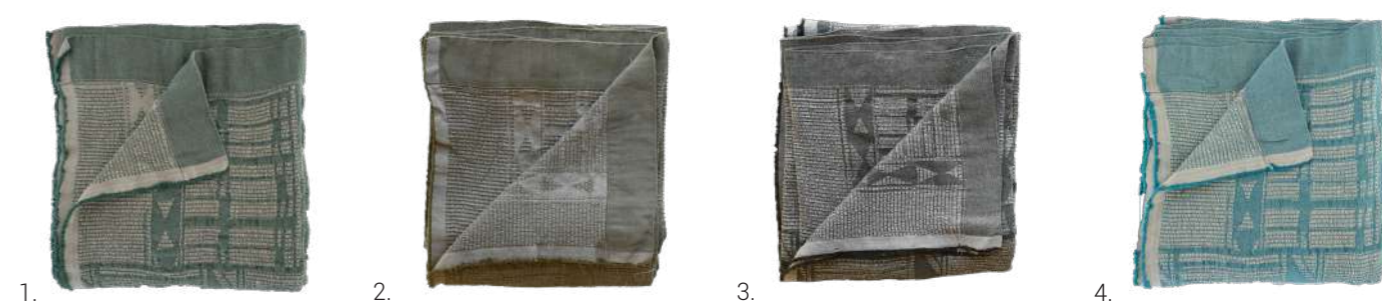

Bed Throws

Bogolan Collection

COTTON/ LINEN

Finish: with a 12cm linen border on both ends and selvage on both sides. Pre-shrunk.

All prices ex VAT

1. **Forest Green/ Natural:** AJFI-012489. 130 X 260CM / 51" X 102" **$130**
2. **Bush Green /Natural:** AJFI-012893. 130 X 260CM / 51" X 102" **$130**
3. **Bark / Natural:** AJFI-013137. 130 X 260CM / 51" X 102" **$130**
4. **Teal / Natural:** AJFI-008056. 130 X 260CM / 51" X 102" **$130**

* Sizes might vary with colour