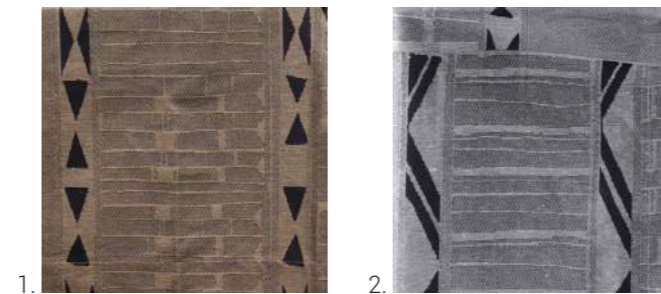

* (One with solid stripe & one with waffle stripe).

Kitchen Linen: Tea Towels

Africa Map Collection

100% COTTON

Finish: 2cm simple hem.

All prices ex VAT

1. Gold/ Black: AJFI-013520. 62 X 74CM / 24" X 30"	£8
2. Silver/ Black: AJFI-013521. 62 X 74CM / 24" X 30"	£8
3. Copper/ Black: AJFI-013522. 62 X 74CM / 24" X 30"	£8
4. Pale Orange/ Lilac: AJFI-014282. 62 X 74CM / 24" X 30"	£8
5. Lilac/ Pale Orange: AJFI-014283. 62 X 74CM / 24" X 30"	£8
6. Yellow/ Teal: AJFI-014284. 62 X 74CM / 24" X 30"	£8
7. Teal/ Yellow: AJFI-014285. 62 X 74CM / 24" X 30"	£8
8. Clementine/ Garden Green: AJFI-014286. 62 X 74CM / 24" X 30"	£8
9. Garden Green/ Clementine: AJFI-014287. 62 X 74CM / 24" X 30"	£8