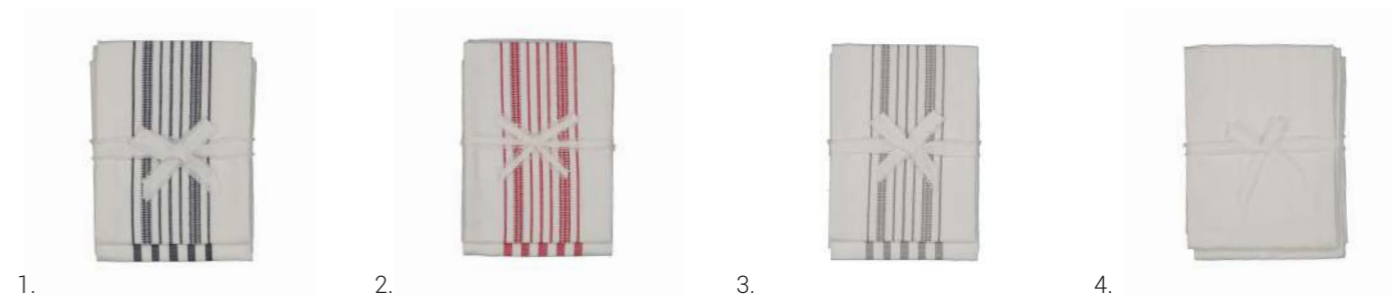

All prices ex VAT

4. White / White

4 Seater: AJFI-013086. 150 X 150CM / 59" X 59"	£53
6 Seater: AJFI-013087. 165 X 205CM / 65" X 81"	£62
8 Seater: AJFI-013088. 165 X 260CM / 65" X 102"	£72
10 Seater: AJFI-012955. 165 X 315CM / 65" X 124"	£87
12 Seater: AJFI-013089. 165 X 360CM / 65" X 142"	£102
14 Seater: AJFI-012956. 165 X 425CM / 65" X 167"	£116
16 Seater: AJFI-013090. 165 X 480CM / 65" X 189"	£132
18 Seater: AJFI-013091. 165 X 535CM / 65" X 211"	£146
20 Seater: AJFI-012774. 165 X 590CM / 65" X 232"	£159

Table Linen: Napkins

Classic Collection

100% COTTON

Finish: Simple hem.

All prices ex VAT

- | | |
|--|-----------------|
| 1. Navy Blue / White: AJFI-007827. 46 X 50CM / 18" X 20" | £20 Set of four |
| 2. Red / White: AJFI-007828. 46 X 50CM / 18" X 20" | £20 Set of four |
| 3. Taupe / White: AJFI-007829. 46 X 50CM / 18" X 20" | £20 Set of four |
| 4. White / White: AJFI-012271. 46 X 50CM / 18" X 20" | £20 Set of four |