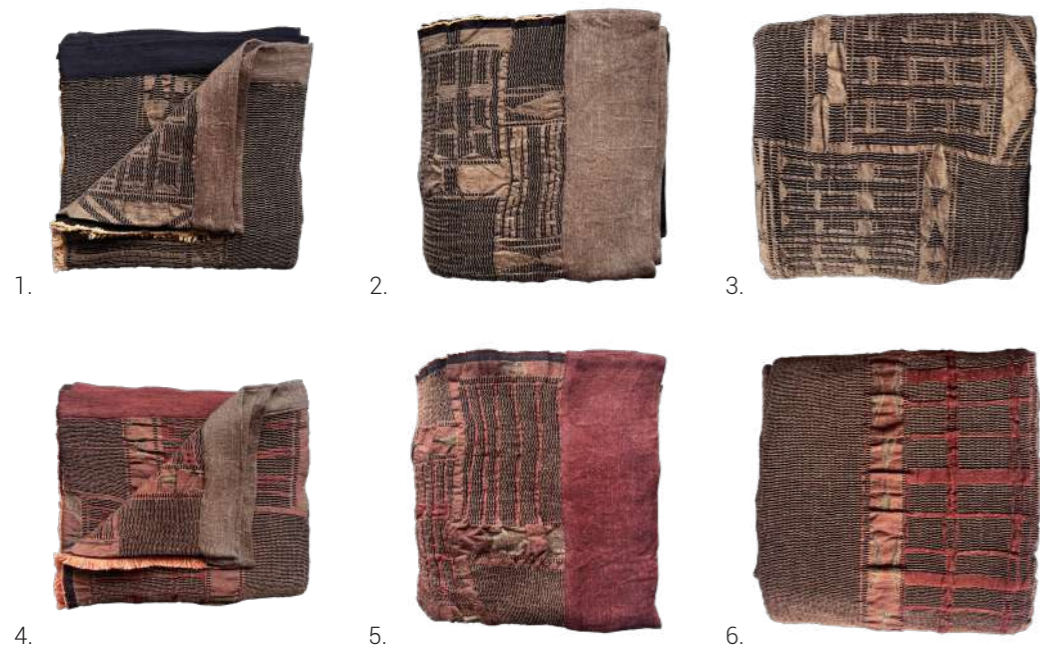

Throws

Inspired by African symbols, patterns and precious metals.

Metallic Bogolan Collection

LINEN / COTTON

Finish: Lounge Throws are finished with a 7cm flap top & bottom
Bed throws are finished with a 12cm flap top & bottom &
Bedspread is finished 5cm mitre corner

All prices ex VAT

1. Gold / Black Lounge Throw: AJFI-012501. 135 X 200 CM / 53" X 79"	£86
2. Gold / Black Bed Throw: AJFI-012505. 210 X 290CM / 83" X 114"	£164
3. Gold / Black Bedspread: AJFI-012509. 290 X 300 CM / 114" X 118"	£205
4. Gold / Copper / Black Lounge Throw: AJFI-012502. 135 X 200 CM / 53" X 79"	£99
5. Gold / Copper / Black Bed Throw: AJFI-012506. 210 X 290CM / 83" X 114"	£195
6. Gold / Copper / Black Bedspread: AJFI-012510. 290 X 300 CM / 114" X 118"	£245