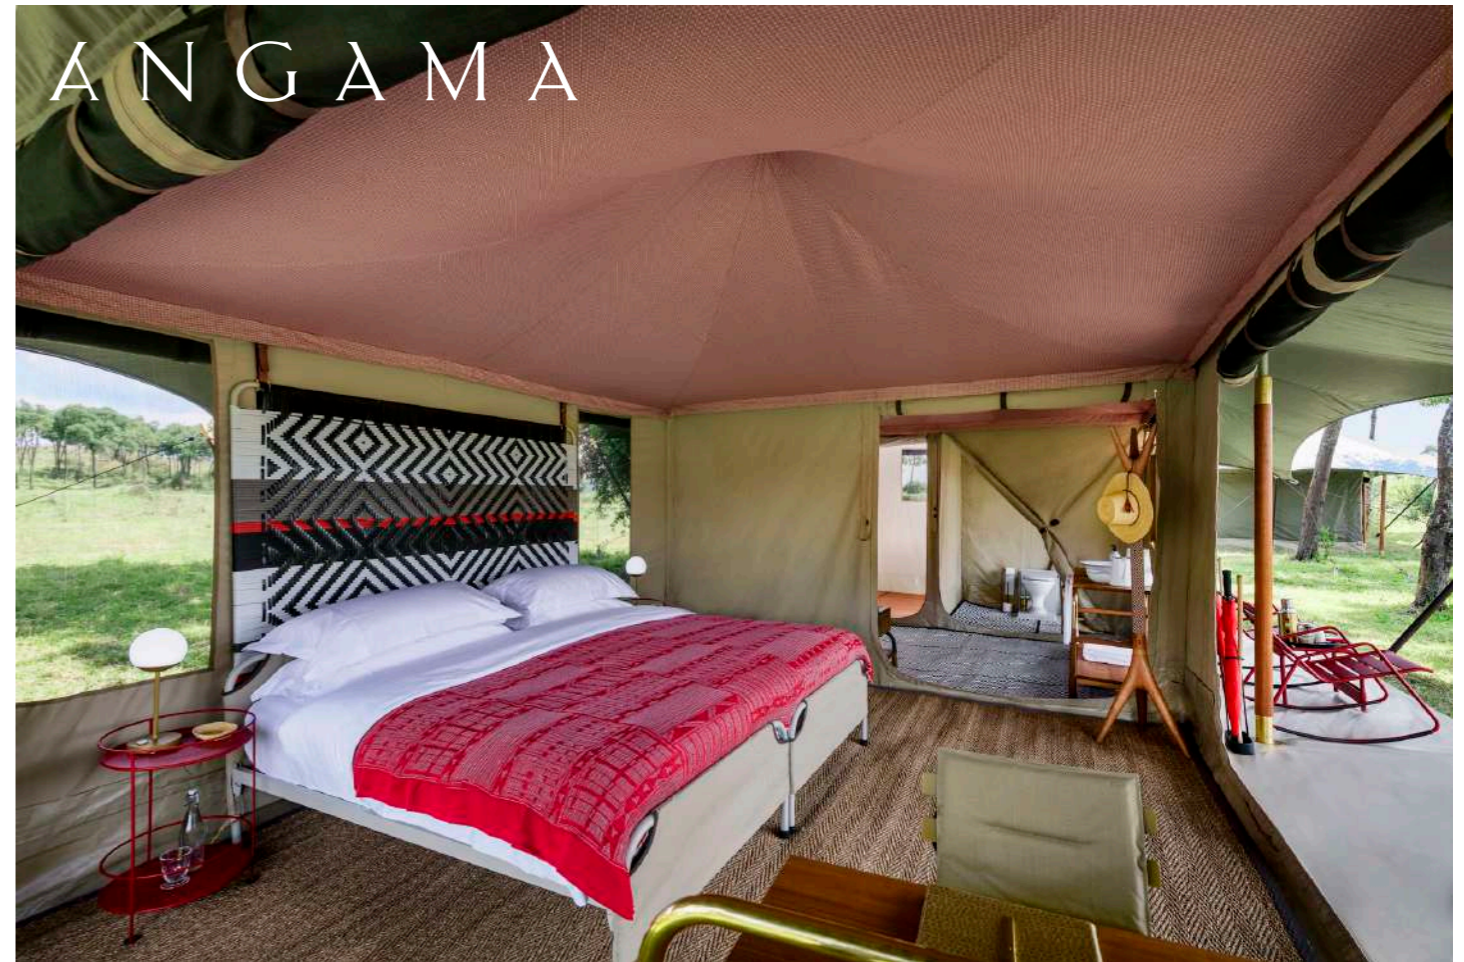

Natural on Red Bogolan Bed Throw