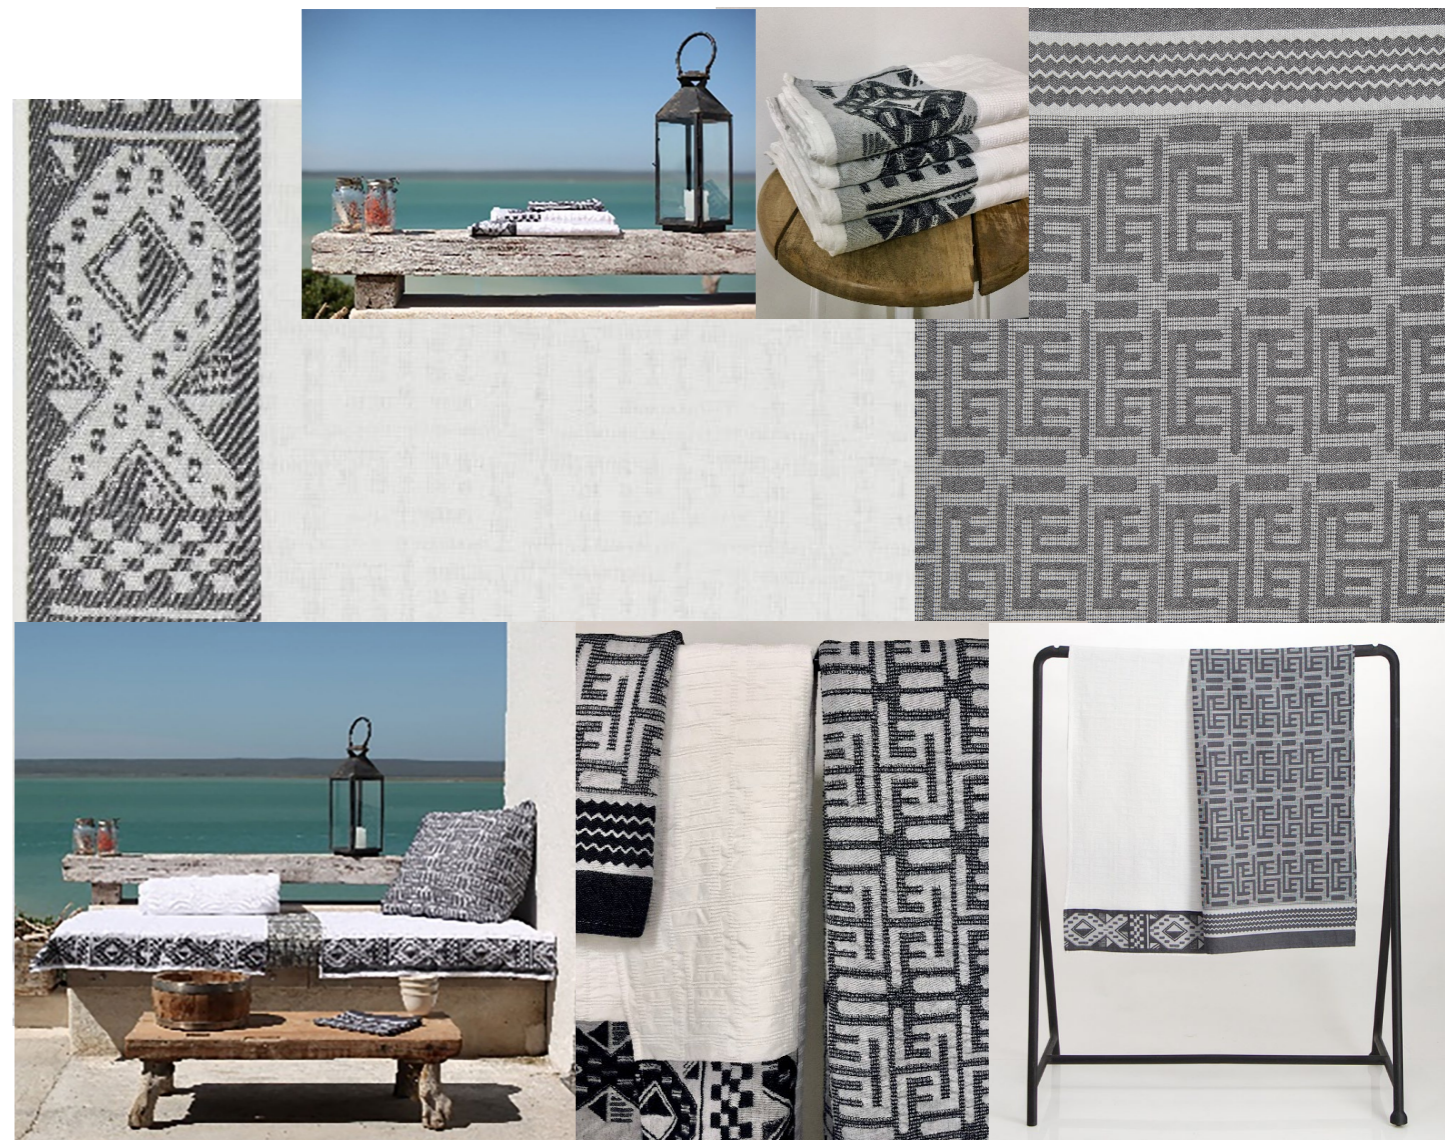

Kuba/Kente Black Throw 250 x165cm AJFI-006308
Kuba/Kente Black Bath Sheet 165 x 95cm AJFI-006590
Kuba/Kente Black Hand Towel 80 x 50cm AJFI-006594

Kuba Waffle Black Throw 250 x 165cm AJFI-007651
Kuba Waffle Black Bath Sheet 165 x 95cm AJFI-006589
Kuba Waffle Black Hand Towel 80 x 50cm AJFI-006593