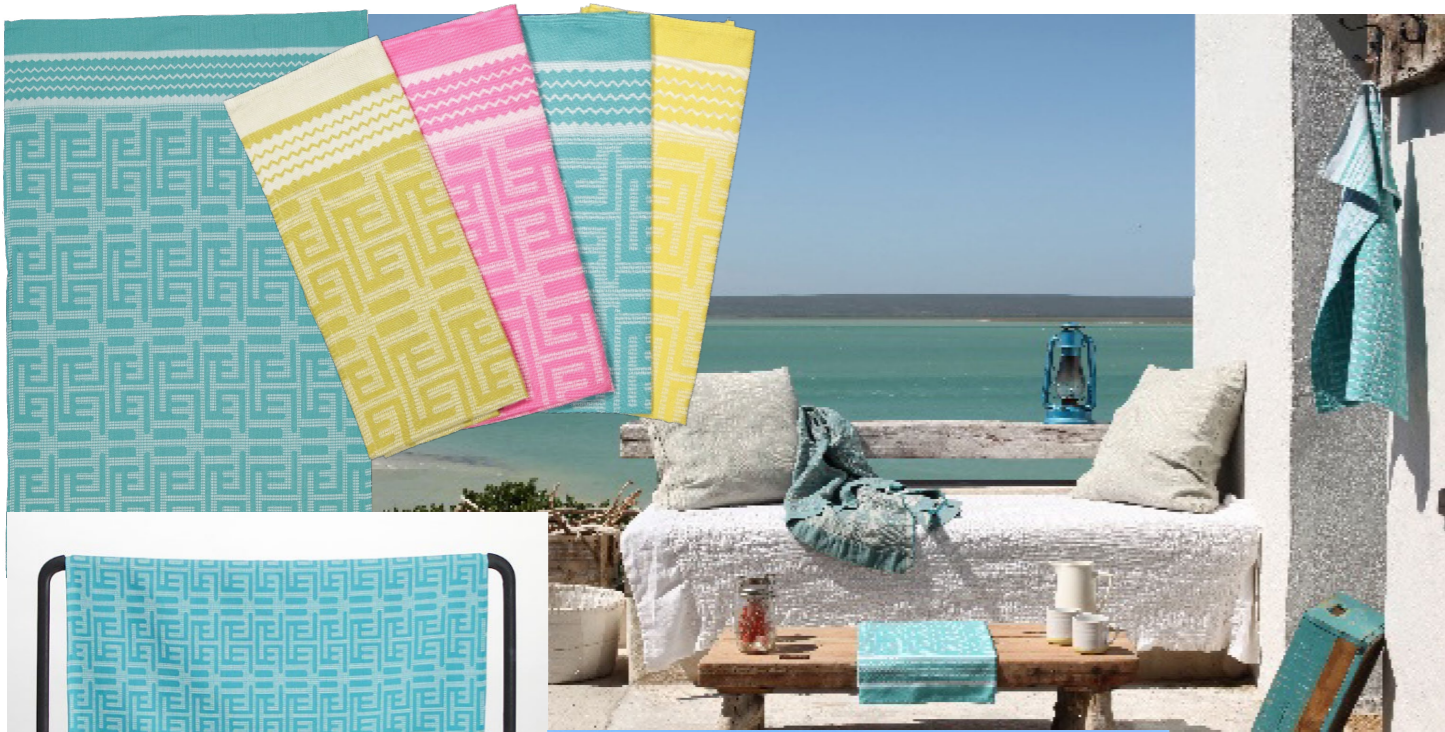

Kuba Turquoise

Lagoon Blue Hues

Kuba Blue

Kuba Waffle Turquoise Throw 250 x 165cm AJFI-008894
Kuba Waffle Turquoise Bath Sheet 165 x 95cm AJFI-005957
Kuba Waffle Turquoise Hand Towel 80 x 50cm AJFI-006310